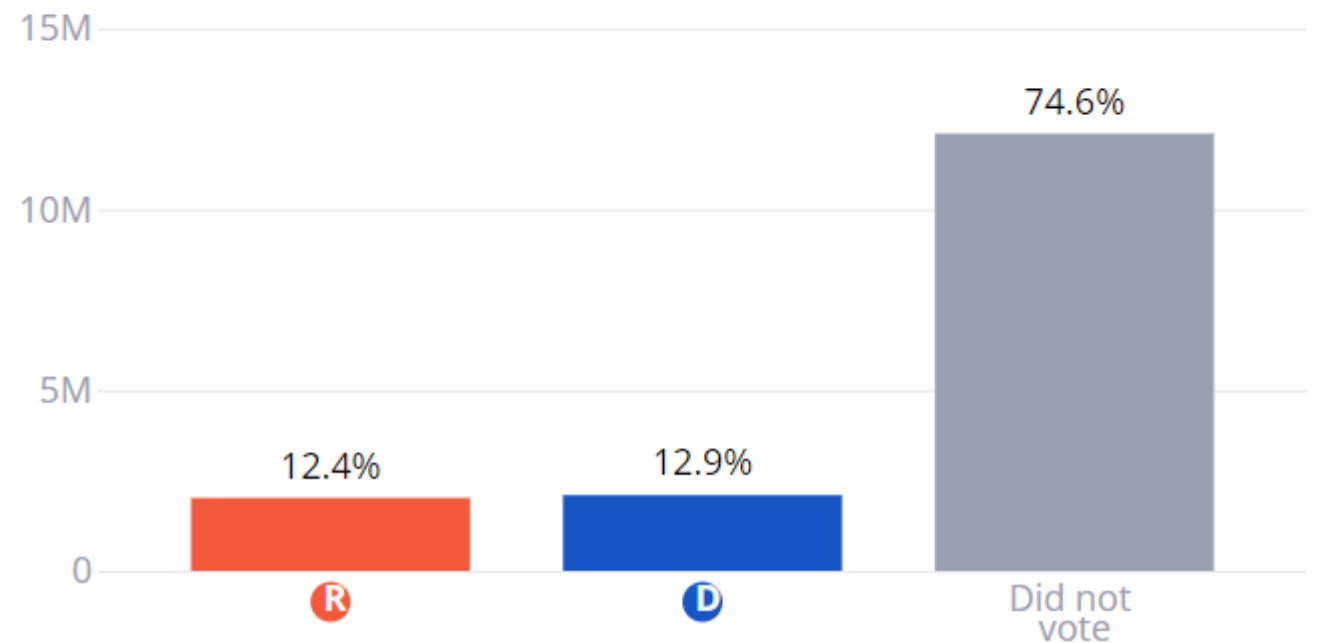

What's the Primary Problem with Texas? The Primary Election!

Source: The Texas Tribune March 2022

Most Texas voters do not participate in primary elections. Just over 25% of registered voters in Texas cast a ballot in the 2020 presidential primary election.

Comment: The sad reality is the voter turnout in Texas is pathetic. In 2020, a year when voters were motivated by a crucial presidential race, only a quarter of the registered voters showed up for either the Democratic or Republican primary. Most of us — about 75% — didn't vote.

According to *My Faith Votes*, a nonpartisan organization that mobilizes people of faith to vote in local, state, and national elections, an estimated 25 million Christians do not vote in presidential elections.

Just imagine the impact if 100% of the Christian voter bloc were registered to vote AND turned out to vote in 2024 starting with the March 5th Presidential Primary Election! We can do this! We must do this!

PRESIDENTIAL PRIMARY

2020 turnout

25.3% of 16.2 million registered voters